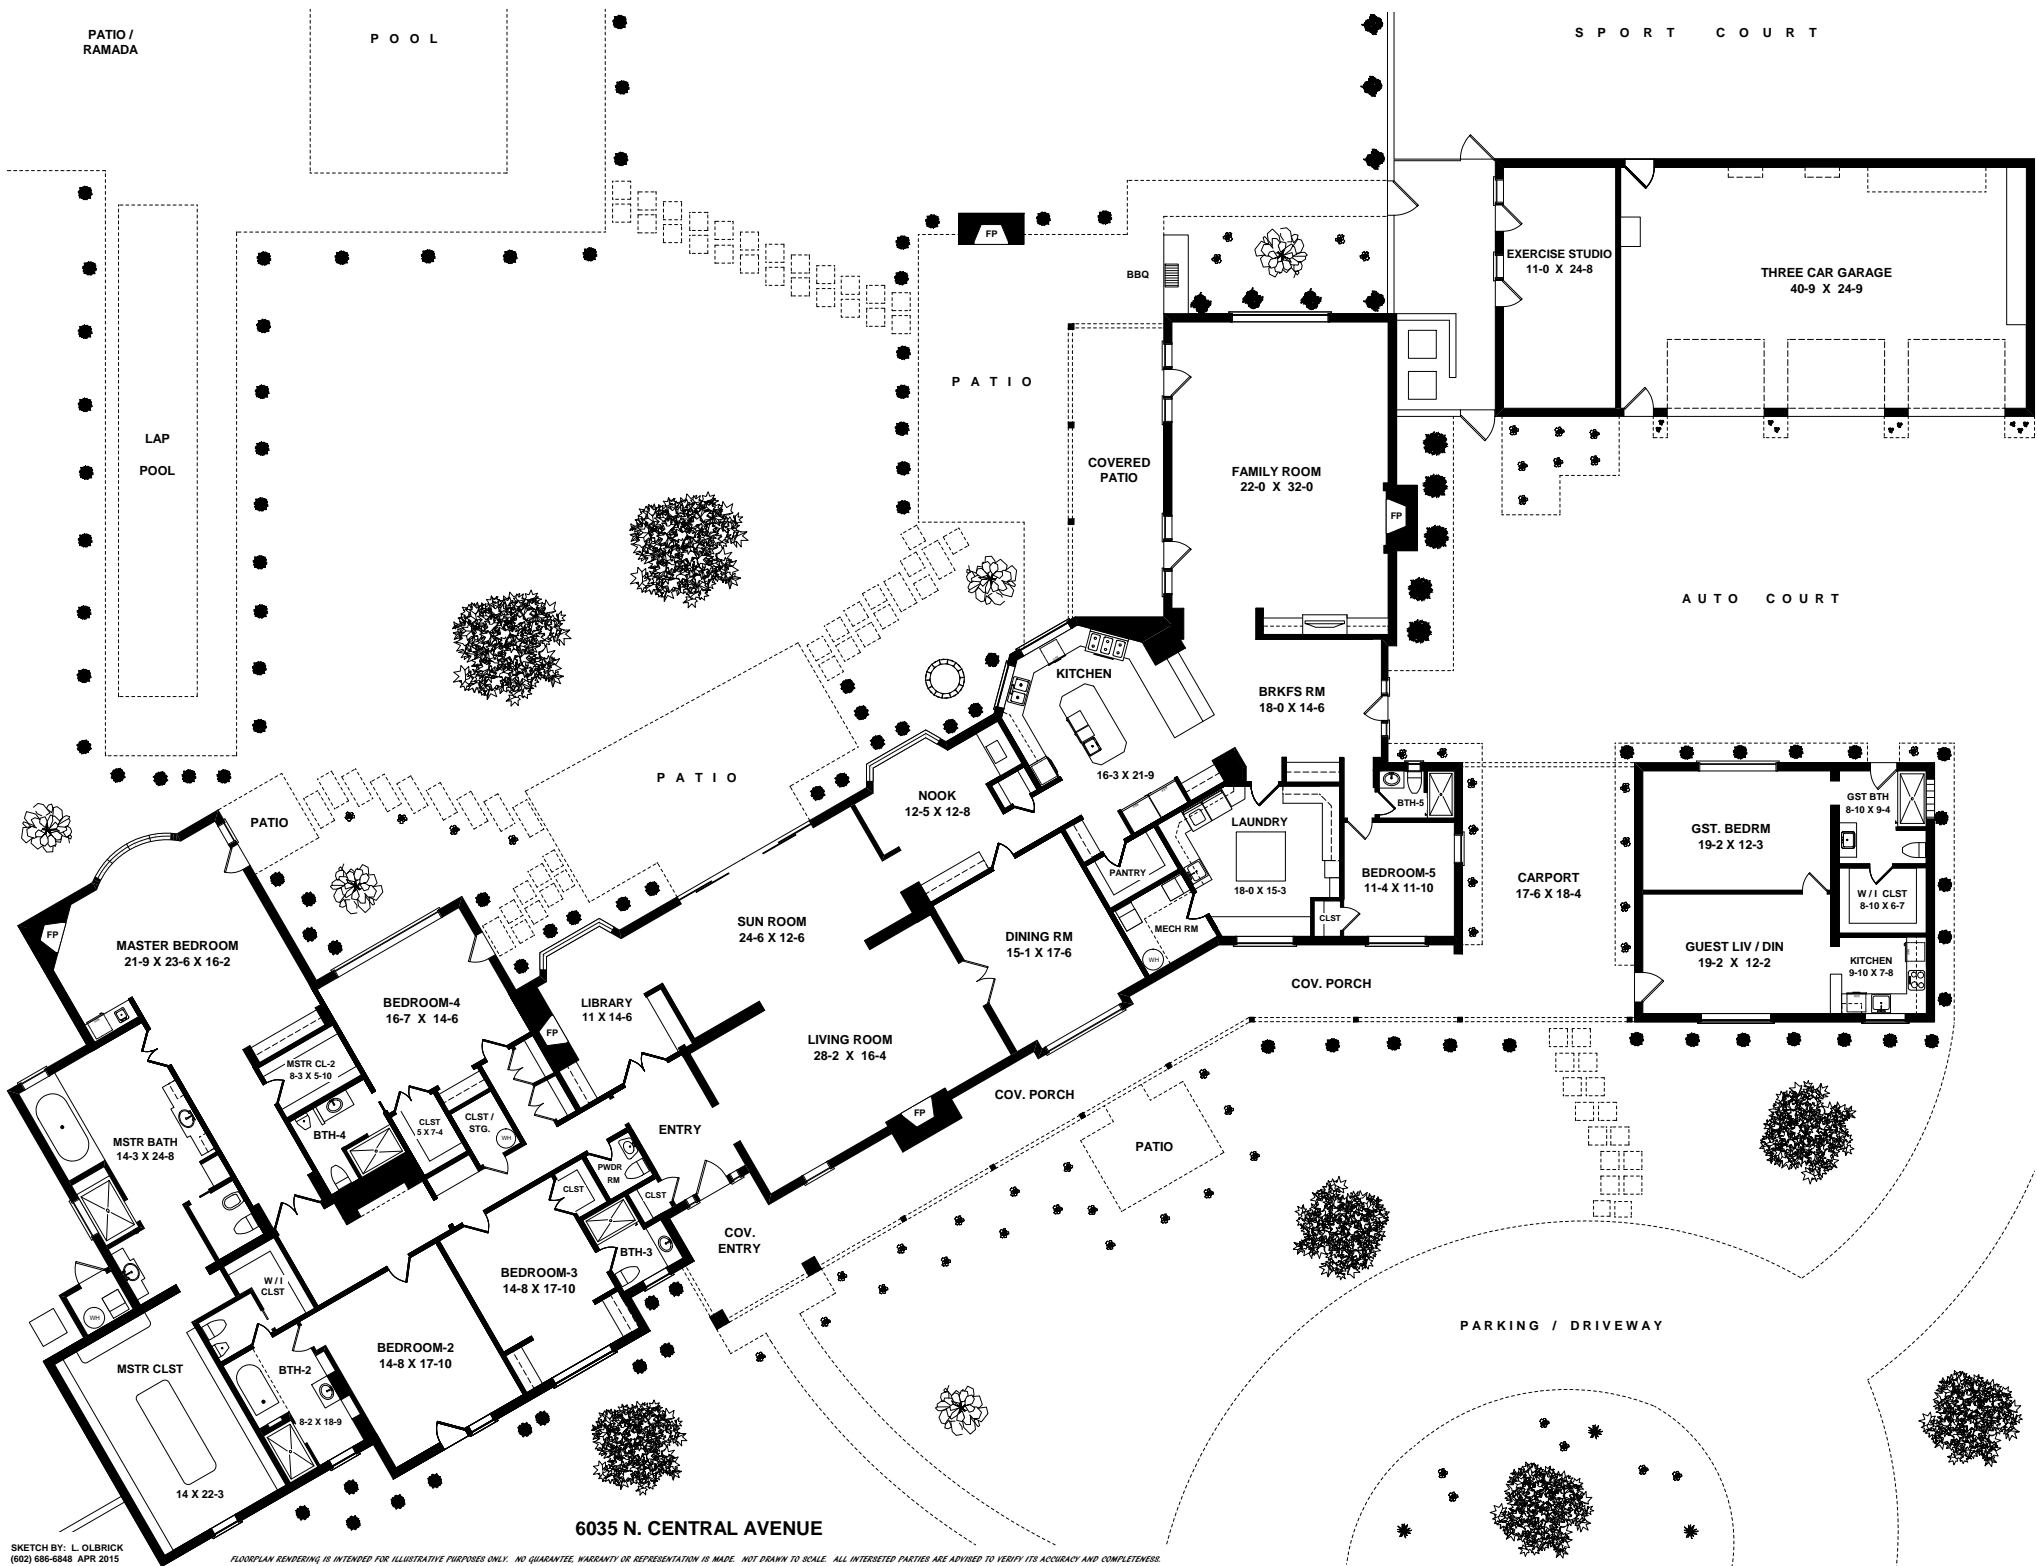

PATIO / RAMADA

POOL

SPORT COURT

6035 N. CENTRAL AVENUE

SKETCH BY: L. OLBRICK
(602) 686-6848 APR 2015