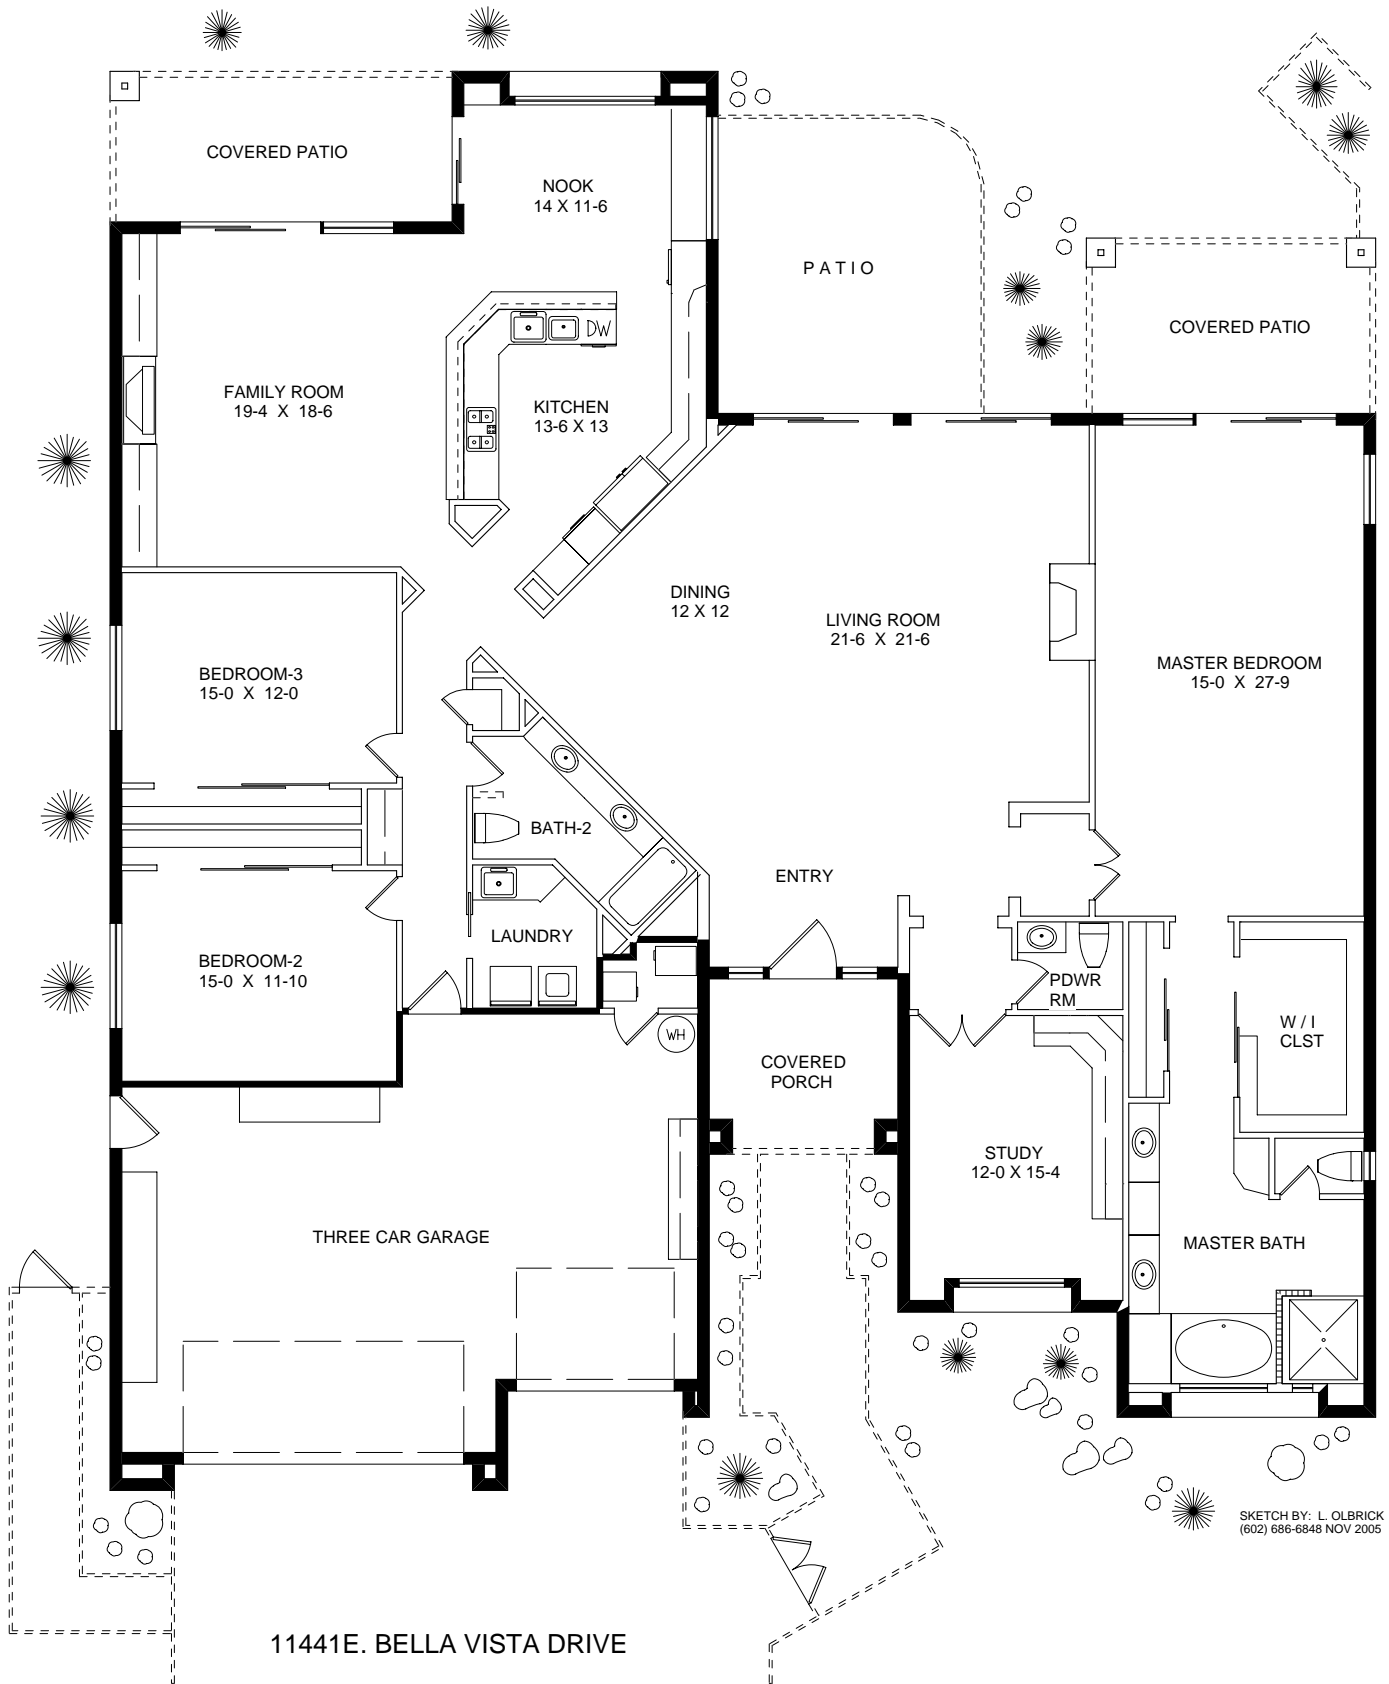

POOL AREA

SKETCH BY: L. OLBRICK
(602) 686-6848 NOV 2005

11441E. BELLA VISTA DRIVE